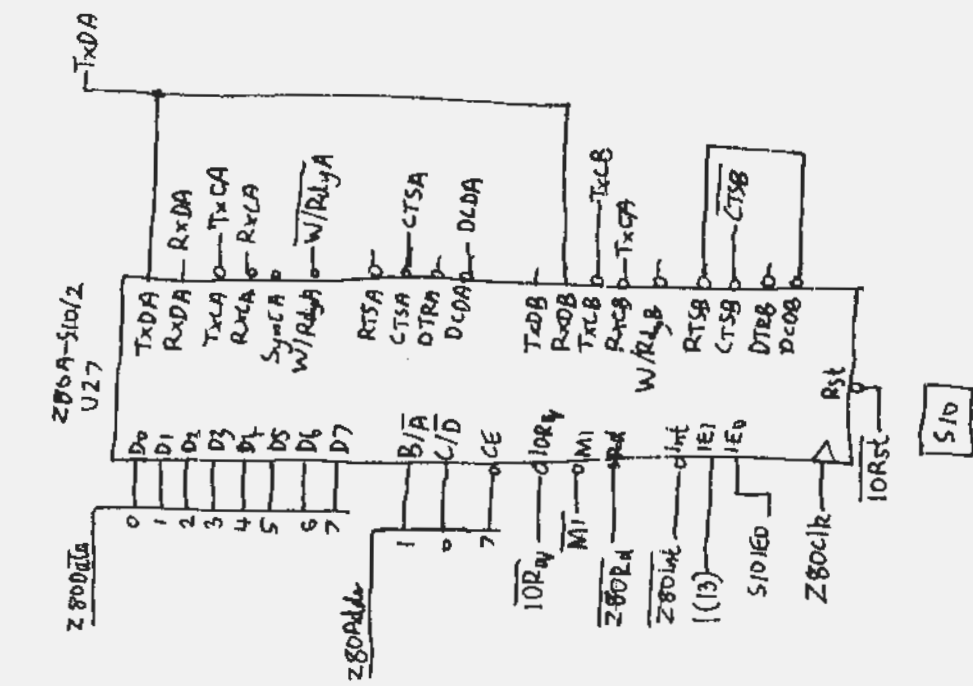

Address Multiplexer

Data Buffer

Memory Control

98628-64504

HP 98628 D10 Serial PCB Sheet 8