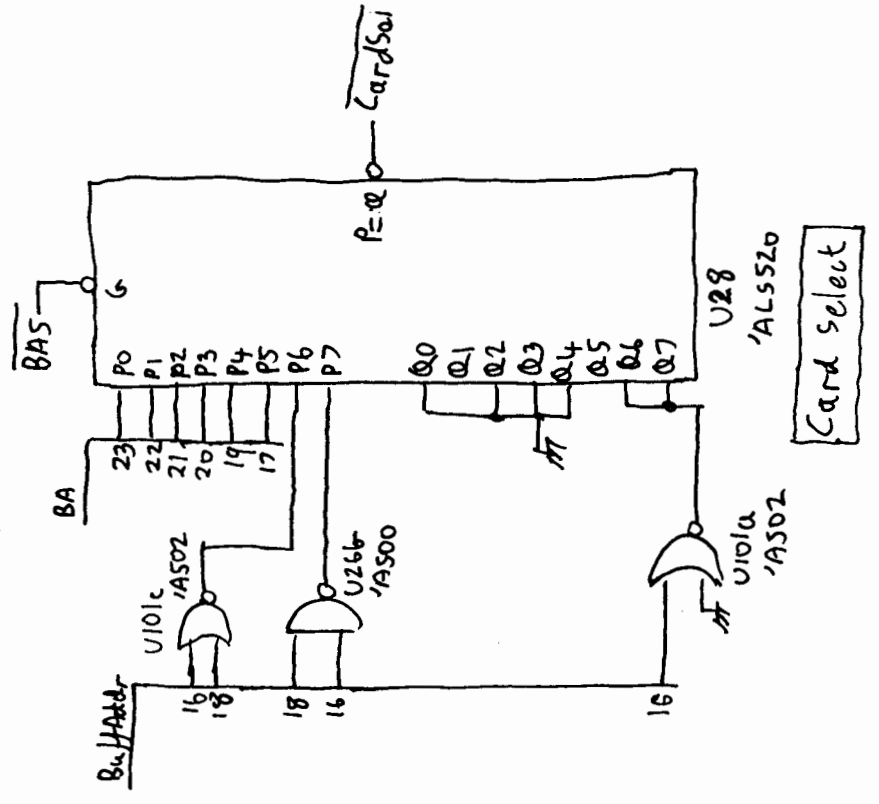

Human Interface/MPIB

(DIO slot)

09920-66537

Human Interface/HPIB PCB Sheet 3