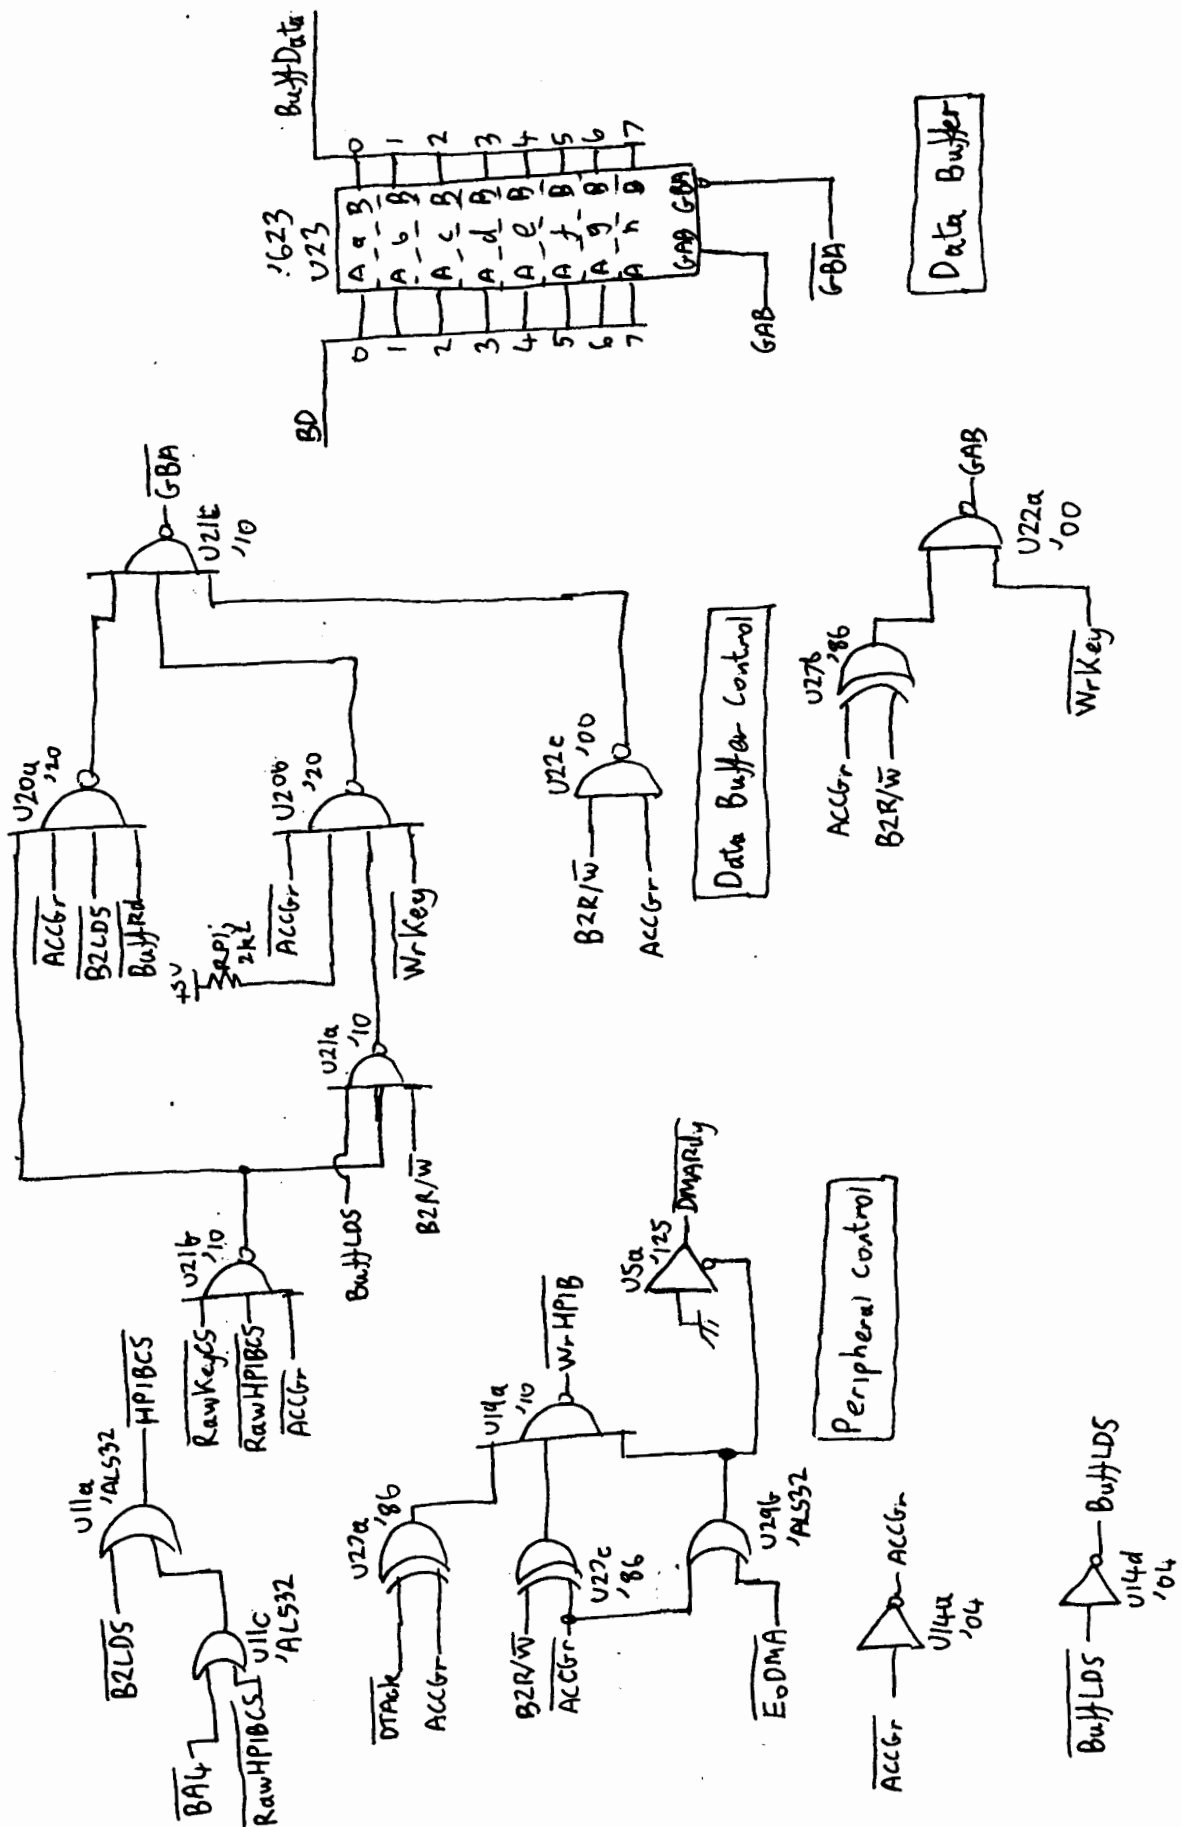

Human Interface/MPIB

(DIO slot)

09920-66537

Human Interface/HPIB PCB Sheet 3