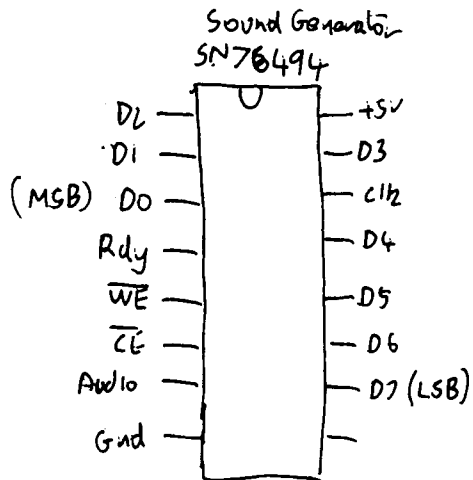

Human Interface/MPIB

(DIO slot)

09920-66537

Human Interface/HPIB PCB Sheet 3