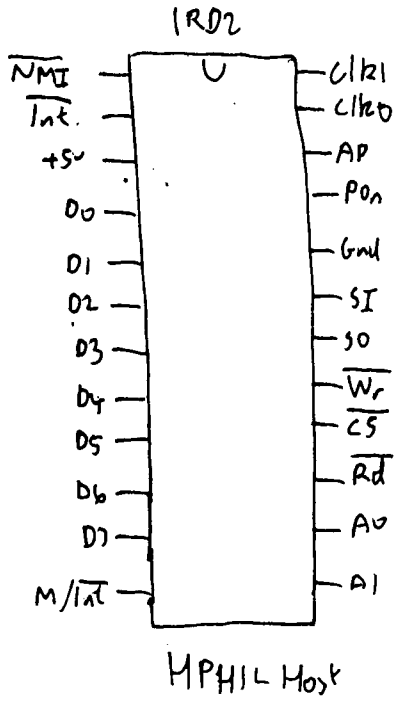

Human Interface/MPIB

(DIO slot)

09920-66537

Human Interface/HPIB PCB Sheet 3