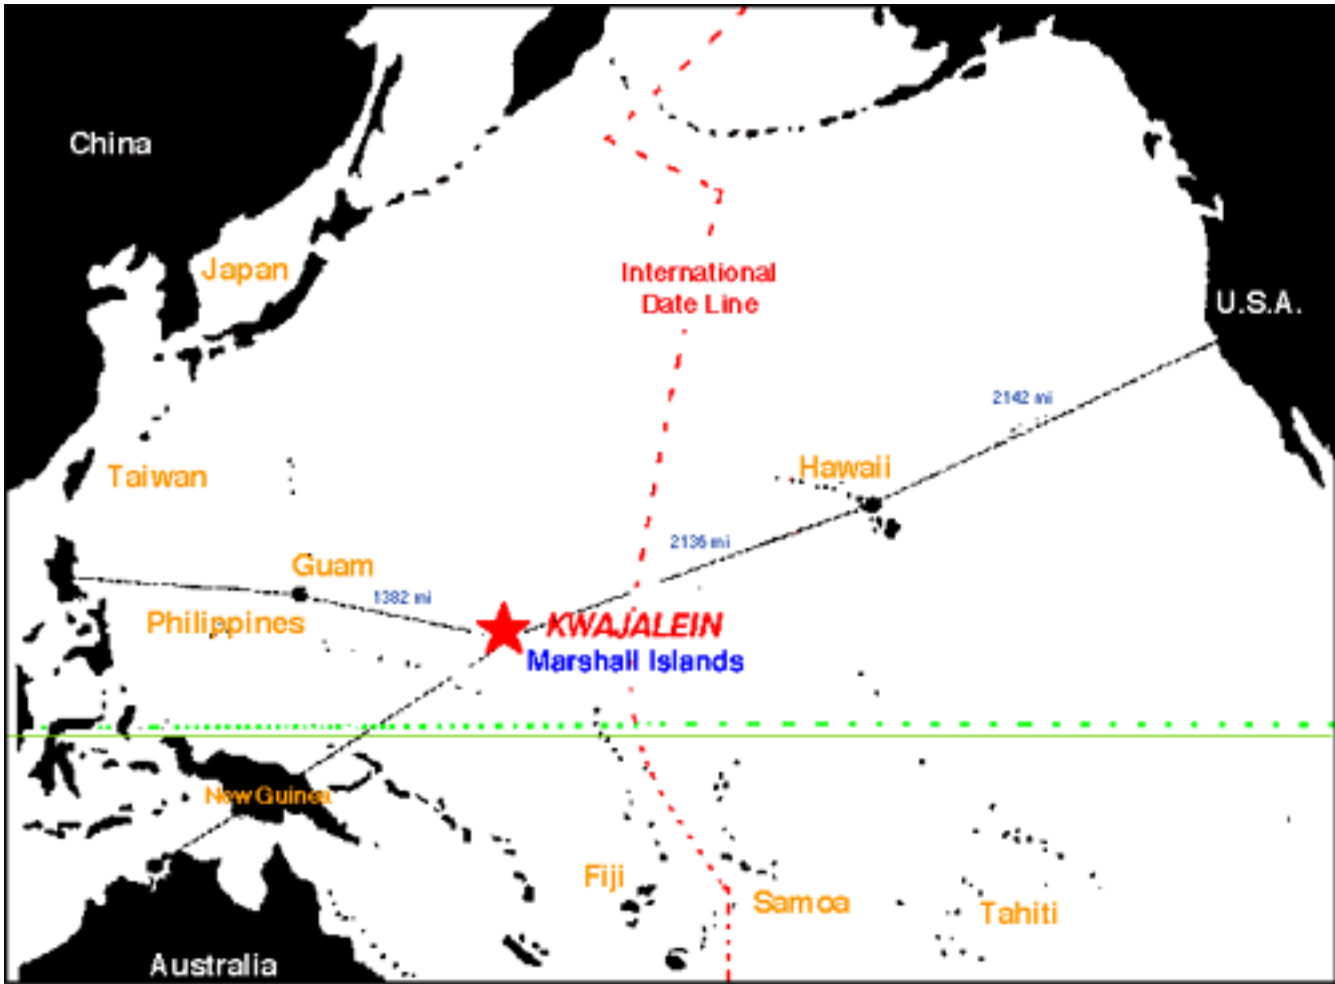

CHIPS

UCB/SSL operated 10 NASA Explorer spacecraft over a period of more than 20 years (7 are currently operational).

ICON

THEMIS / ARTEMIS

Mission Operations Center

BGS 11-m

ICON, the 11th spacecraft, launched in 2019.

Deployed Observatory
in LVLH Attitude

+Z (Nadir)

Integrated Payload

The Ionospheric Connection Explorer – For understanding the connection between our atmosphere and space

The overall goal of ICON is to resolve **how conditions in our space environment are controlled by terrestrial weather**

PETROPAVLOVSK - 2645

WAKE - 637

ANCHORAGE - 3360

HONOLULU - 2100

WASHINGTON, D.C. - 7156

KODIAK - 3325

PRAGUE - 8077

BALI - 3211

TOKYO - 2240

GUAM - 1374

HONEY - 2210

HONG KONG - 2160

WELLINGTON

MANILA - 2775

CAUTION

**Natural
Vegetation**