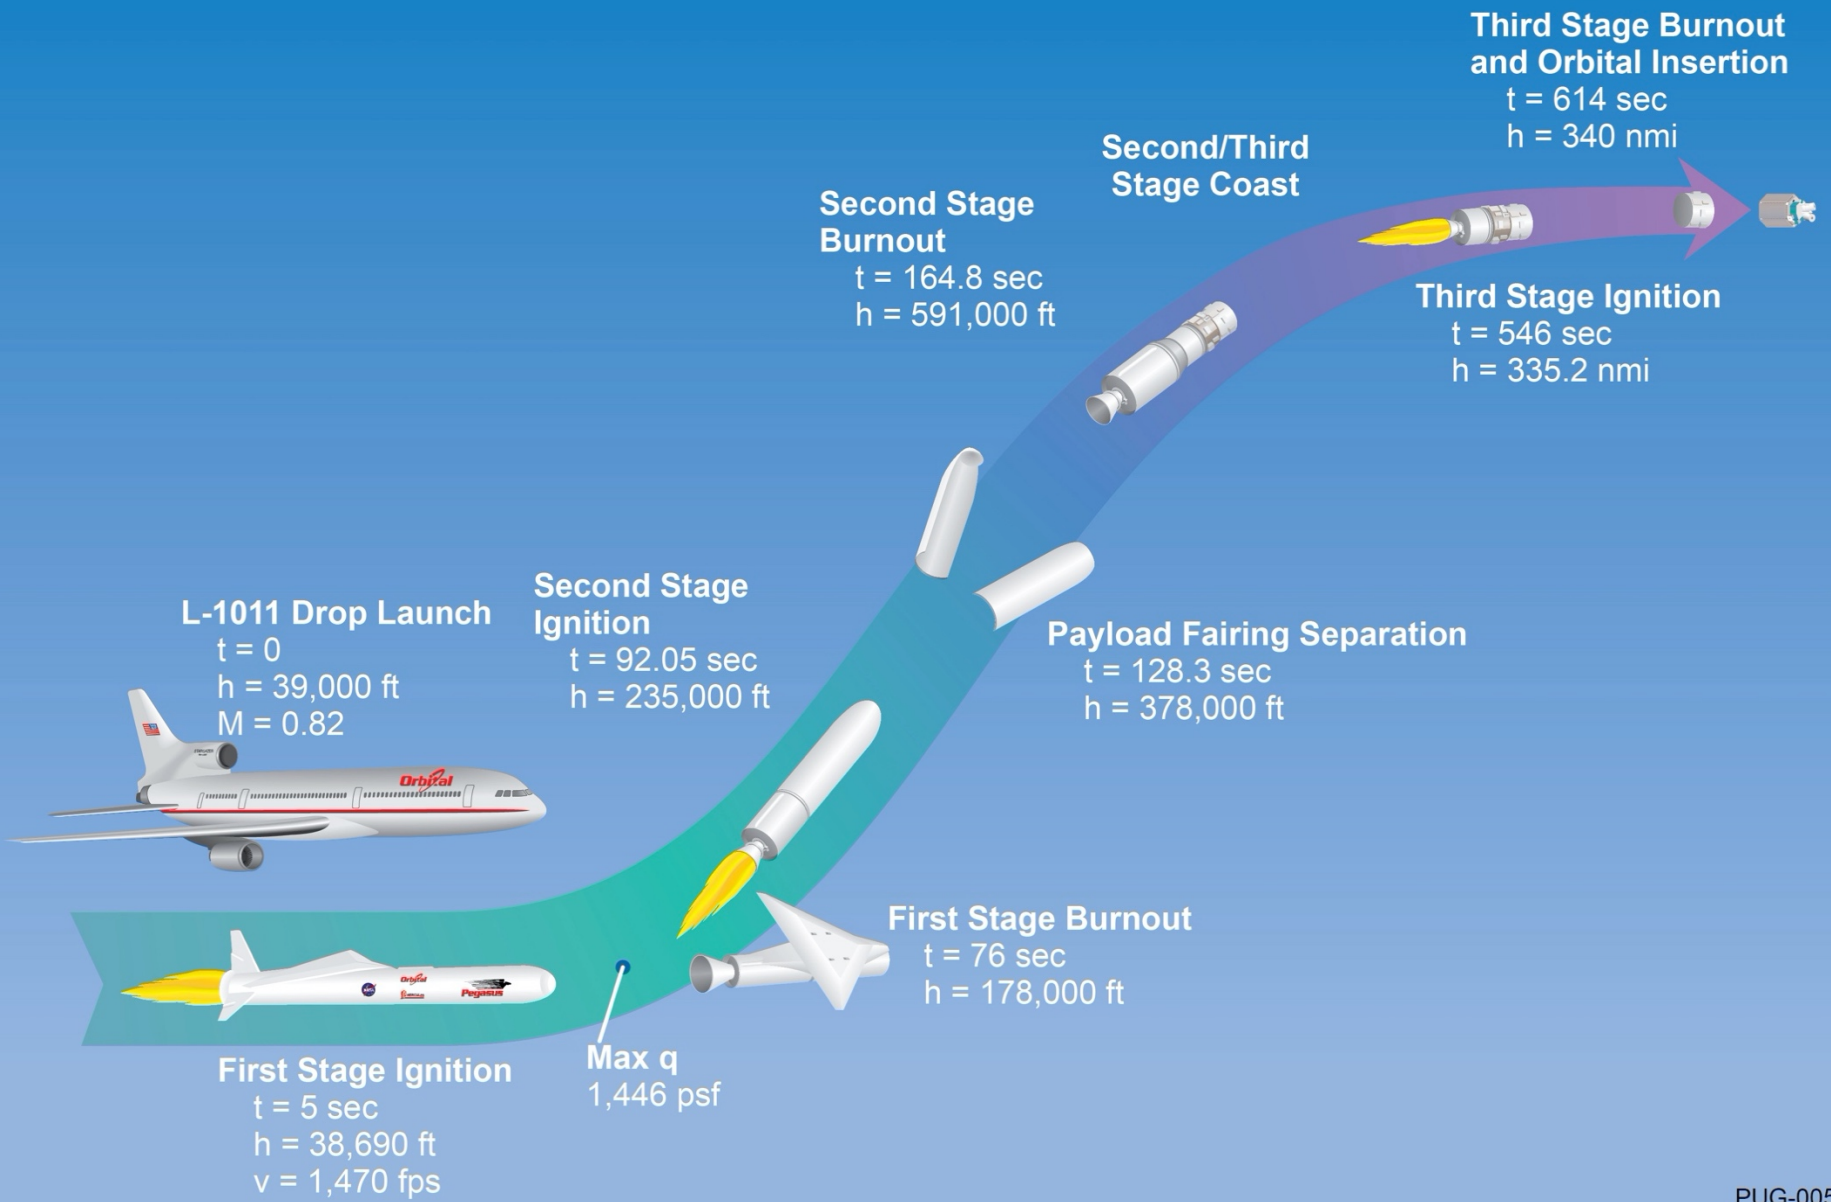

CHIPS

UCB/SSL operated 10 NASA Explorer spacecraft over a period of more than 20 years (7 are currently operational).

ICON

THEMIS / ARTEMIS

Mission Operations Center

BGS 11-m

ICON, the 11th spacecraft, launched in 2019.

Deployed Observatory
in LVLH Attitude

+Z (Nadir)

Integrated Payload

The Ionospheric Connection Explorer – For understanding the connection between our atmosphere and space

The overall goal of ICON is to resolve **how conditions in our space environment are controlled by terrestrial weather**

TOKYO - 2240

GUAM - 1374

HONEY - 2210

HONG KONG - 2160

WELLINGTON

MANILA - 2775

CAUTION

**Natural
Vegetation**

**Beware of
falling coconuts
and vegetation**

PUG-005r1

Pegasus XL NuStar Mission Profile

E

Orbita

NASA

AIK

PORT