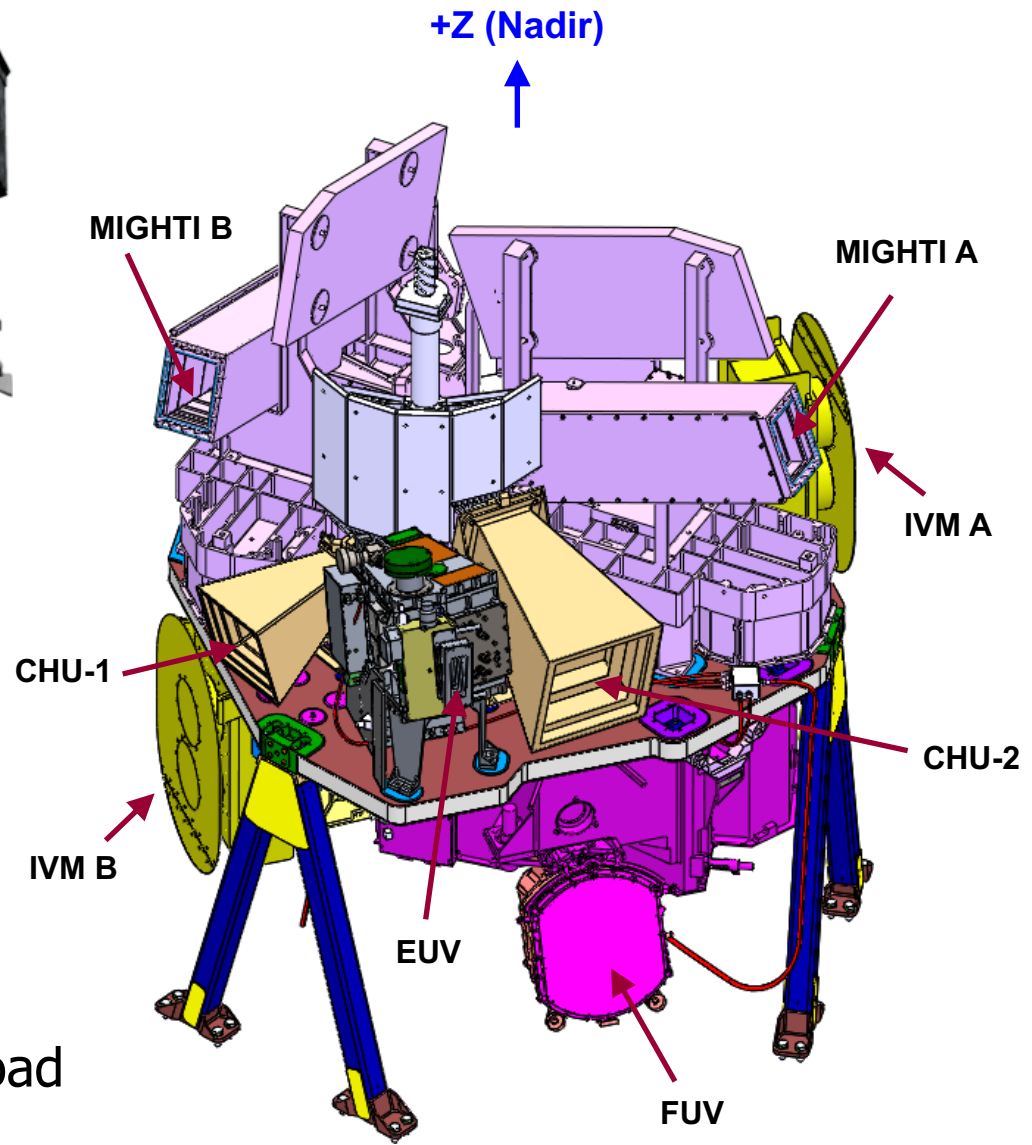

CHIPS

UCB/SSL operated 10 NASA Explorer spacecraft over a period of more than 20 years (7 are currently operational).

ICON

THEMIS / ARTEMIS

Mission Operations Center

BGS 11-m

ICON, the 11th spacecraft, launched in 2019.

Deployed Observatory
in LVLH Attitude

+Z (Nadir)

Integrated Payload

The Ionospheric Connection Explorer – For understanding the connection between our atmosphere and space

The overall goal of ICON is to resolve **how conditions in our space environment are controlled by terrestrial weather**