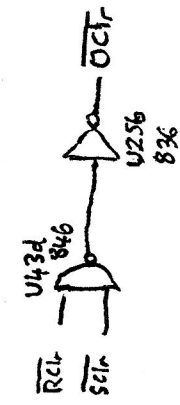

LHT  
Front ←

Display

Front  
↑ LHJ

Display Scan Decoder

Decimal Point  
Display

Blanking  
Control

LHS  
Front

BMux Control

A Register

DPMux Control

DP Multiplexer

Olympia 1CR412 PCB 3 Sheet (11)

Digit Key Encoder

Sequence A1

Sequence B1

Sequence B0

Olympia ICR472 PCB4 Sheet (6)

(RH Connector)

PCB3  
(Arithmetic)

(LM Connector)

PCB4  
(Control)

(RH Connector)

Olympia ICR412 Keyboard (+Wiring) Sheet ②

Driver