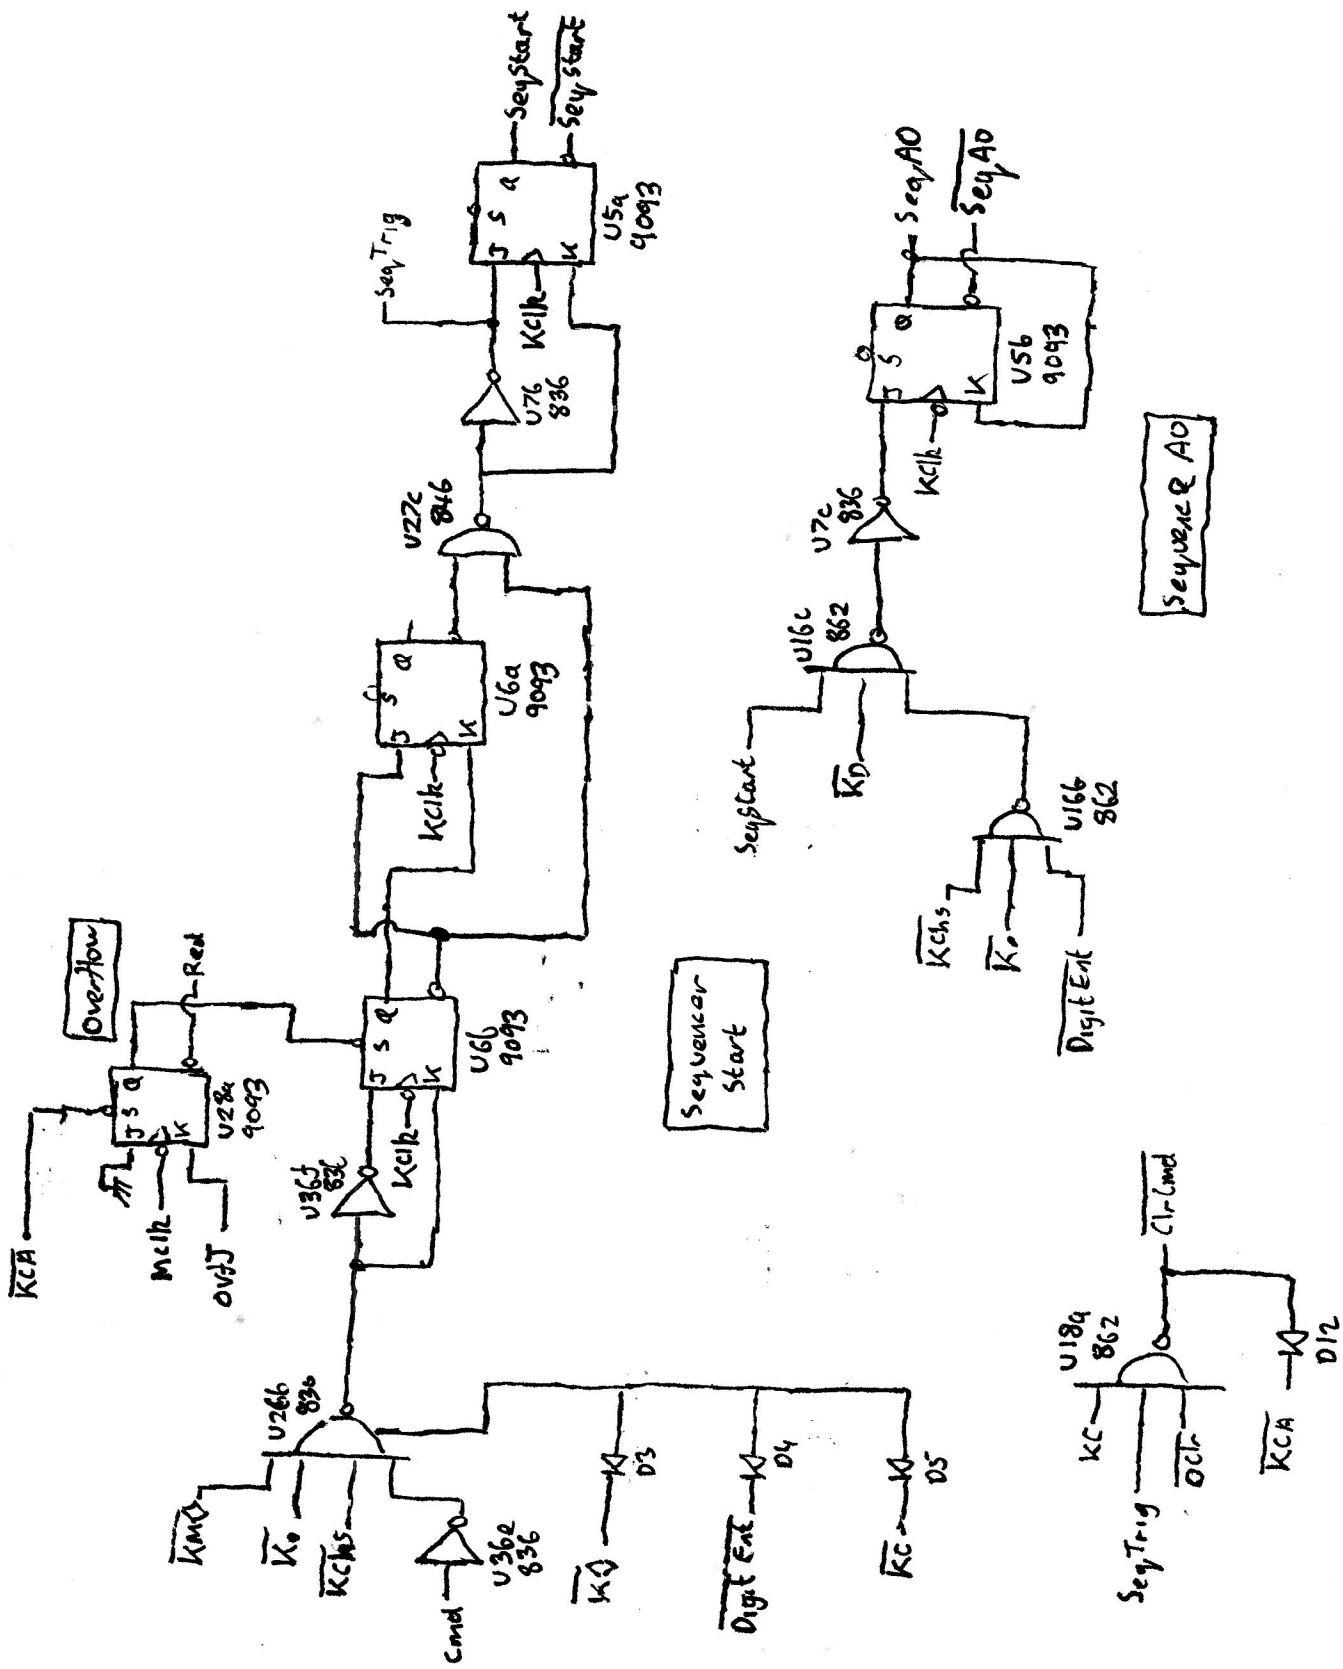

LHT  
Front ←

Display

Front  
↑ LHJ

Display Scan Decoder

Decimal Point  
Display

Blanking  
Control

LHS  
Front

BMux Control

A Register

DPMux Control

DP Multiplexer

Olympia 1CR412 PCB 3 Sheet (11)

Digit Key Encoder

Sequence A1

Sequence B1

Sequence B0

Olympia ICR472 PCB4 Sheet (6)

(RH Connector)

PCB3  
(Arithmetic)

(LM Connector)

PCB4  
(Control)

(RH Connector)

Olympia ICR412 Keyboard (+Wiring) Sheet ②

Driver