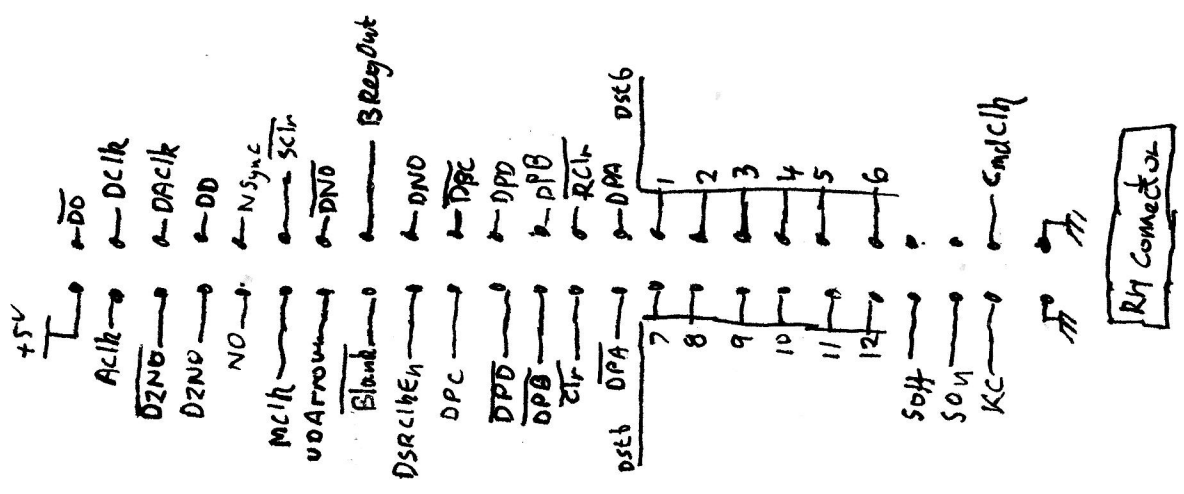

LHT  
Front ←

Display

Front  
↑ LHJ

Display Scan Decoder

Decimal Point  
Display

Blanking  
Control

LHS  
Front

BMux Control

A Register

DPMux Control

DP Multiplexer

Olympia 1CR412 PCB 3 Sheet (11)

Digit Key Encoder

Sequence A1

Sequence B1

Sequence B0

Olympia ICR472 PCB4 Sheet (6)

(RH Connector)

PCB3  
(Arithmetic)

(LM Connector)

PCB4  
(Control)

(RH Connector)

Olympia ICR412 Keyboard (+Wiring) Sheet ②

Driver

Sense Amplifier

Olympia 1CR412 PSU sheet ①

Voltage Selector

Olympia 1CR412