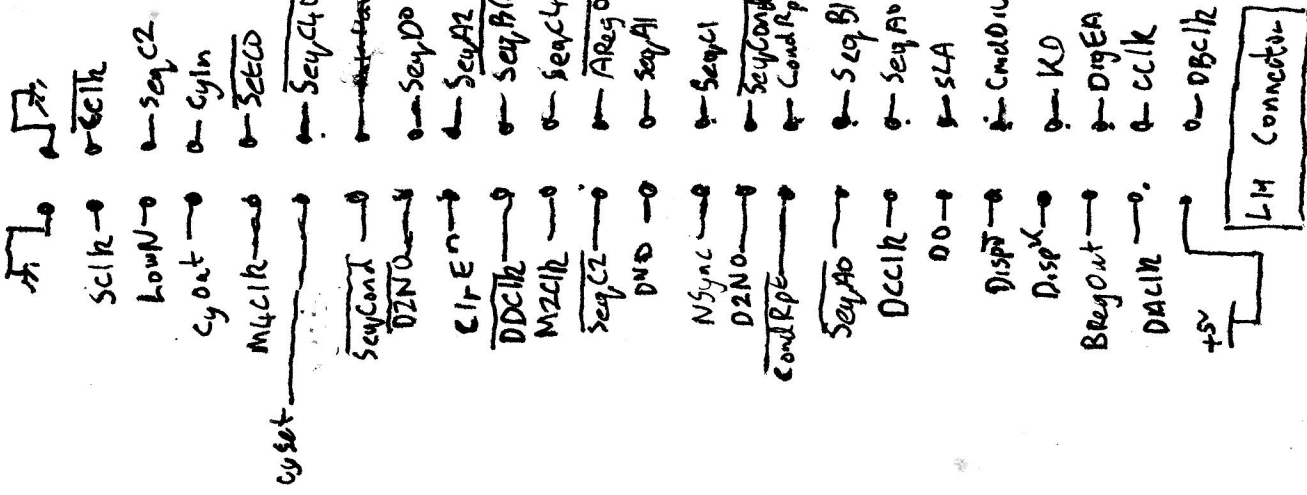

LHT  
Front ←

Display

Front  
↑ LHJ

Display Scan Decoder

Decimal Point  
Display

Blanking  
Control

LHS  
Front

BMux Control

A Register

DPMux Control

DP Multiplexer

Olympia 1CR412 PCB 3 Sheet (11)

Digit Key Encoder

Sequence A1

Sequence B1

Sequence B0

Olympia ICR472 PCB4 Sheet (6)

(RH Connector)

PCB3  
(Arithmetic)

(LM Connector)

PCB4  
(Control)

(RH Connector)

Olympia ICR412 Keyboard (+Wiring) Sheet ②

Driver