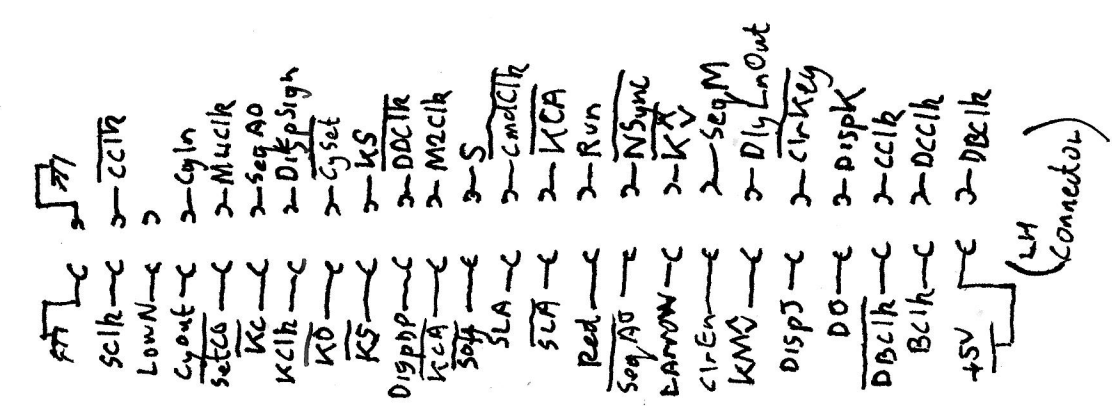

A Register

DPMux Control

DP Multiplexer

Olympia 1CR412 PCB 3 Sheet (11)

Digit Key Encoder

Sequence A1

Sequence B1

Sequence B0

Olympia ICR472 PCB4 Sheet (6)

(RH Connector)

PCB3  
(Arithmetic)

(LM Connector)

PCB4  
(Control)

(RH Connector)

Olympia ICR412 Keyboard (+Wiring) Sheet ②

Driver