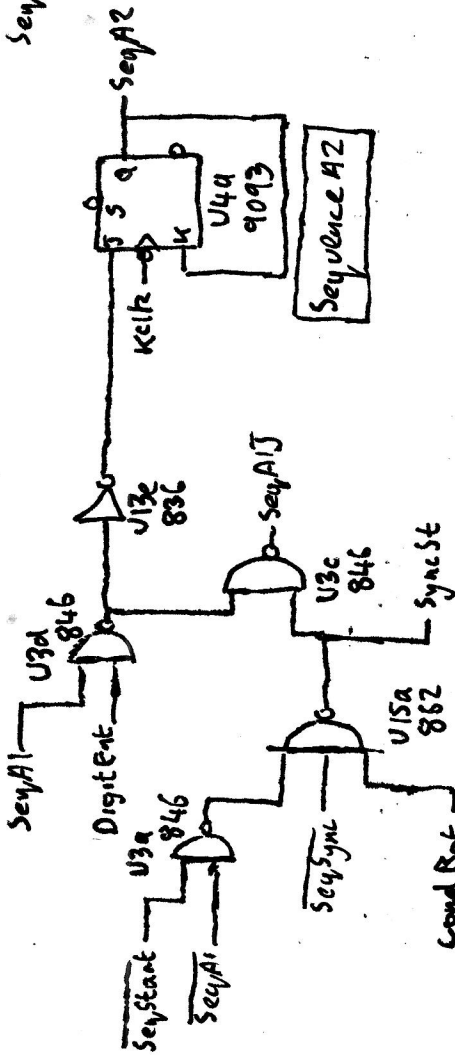

LHT  
Front ←

Display

Front  
↑ LHJ

Display Scan Decoder

Decimal Point  
Display

Blanking  
Control

LHS  
Front

BMux Control

A Register

DPMux Control

DP Multiplexer

Olympia 1CR412 PCB 3 Sheet (11)

Digit Key Encoder

Sequence A1

Sequence B1

Sequence B0

Olympia ICR472 PCB4 Sheet (6)

(RH Connector)

PCB3  
(Arithmetic)

(LM Connector)

PCB4  
(Control)

(RH Connector)

Olympia ICR412 Keyboard (+Wiring) Sheet ②

Driver

Sense Amplifier

Olympia 1CR412 PSU sheet ①

Voltage Selector

Olympia 1CR412