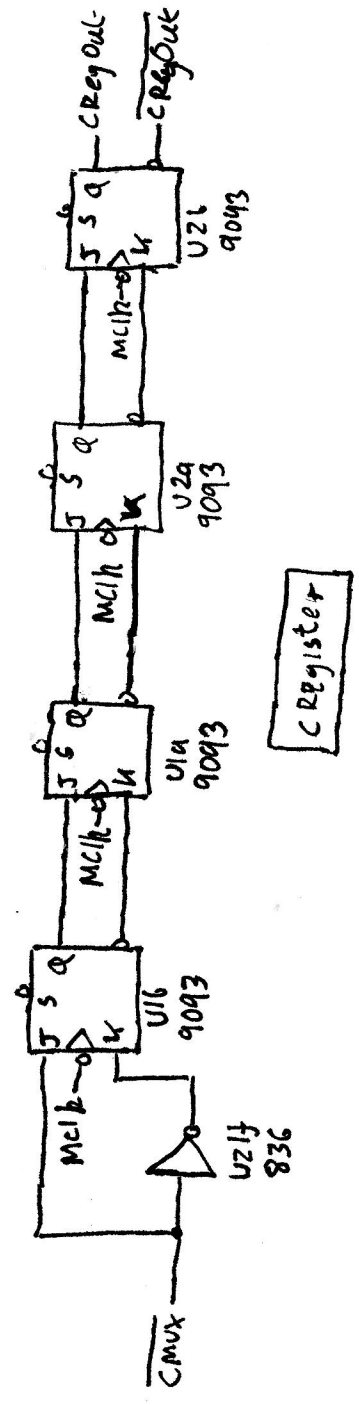

LHT  
Front ←

Display

Front  
↑ LHJ

Display Scan Decoder

Decimal Point  
Display

Blanking  
Control

LHS  
Front

BMux Control

A Register

DPMux Control

DP Multiplexer

Olympia 1CR412 PCB 3 Sheet (11)

Digit Key Encoder

Sequence A1

Sequence B1

Sequence B0

Olympia ICR472 PCB4 Sheet (6)

(RH Connector)

PCB3  
(Arithmetic)

(LM Connector)

PCB4  
(Control)

(RH Connector)

Olympia ICR412 Keyboard (+Wiring) Sheet ②

Driver

Sense Amplifier

Olympia 1CR412 PSU sheet ①

Voltage Selector

Olympia 1CR412