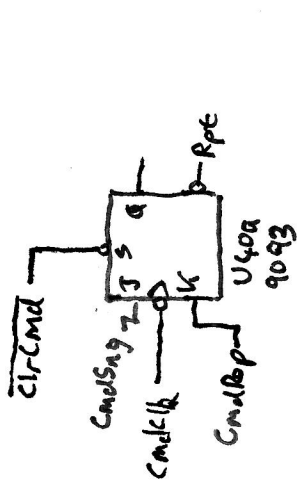

LHT  
Front ←

Display

Front  
↑ LHJ

Display Scan Decoder

Decimal Point  
Display

Blanking  
Control

LHS  
Front

BMux Control

A Register

DPMux Control

DP Multiplexer

Olympia 1CR412 PCB 3 Sheet (11)

Digit Key Encoder

Sequence A1

Sequence B1

Sequence B0

Olympia ICR472 PCB4 Sheet (6)

(RH Connector)

PCB3  
(Arithmetic)

(LM Connector)

PCB4  
(Control)

(RH Connector)

Olympia ICR412 Keyboard (+Wiring) Sheet ②

Driver