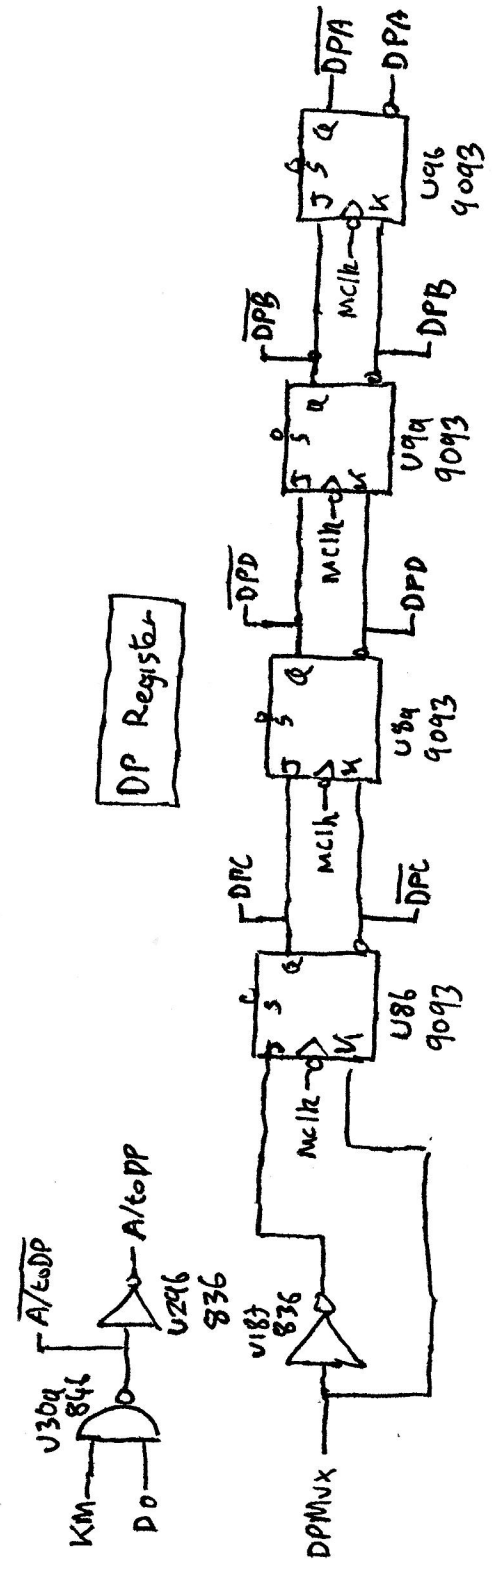

LHT  
Front ←

Display

Front  
↑ LHJ

Display Scan Decoder

Decimal Point  
Display

Blanking  
Control

LHS  
Front

BMux Control

A Register

DPMux Control

DP Multiplexer

Olympia 1CR412 PCB 3 Sheet (11)

Digit Key Encoder

Sequence A1

Sequence B1

Sequence B0

Olympia ICR472 PCB4 Sheet (6)

(RH Connector)

PCB3  
(Arithmetic)

(LM Connector)

PCB4  
(Control)

(RH Connector)

Olympia ICR412 Keyboard (+Wiring) Sheet ②

Driver

Sense Amplifier

Olympia 1CR412 PSU sheet ①

Voltage Selector

Olympia 1CR412