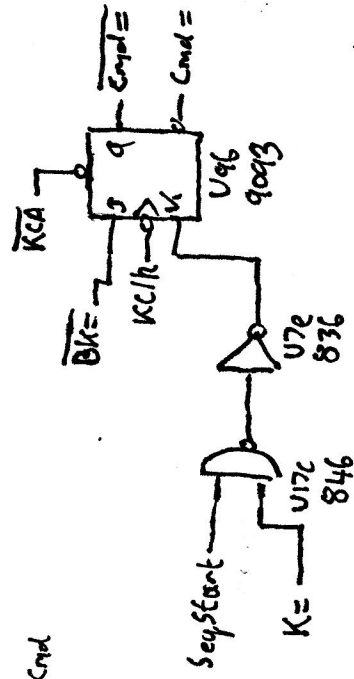

LHT  
Front ←

Display

Front  
↑ LHJ

Display Scan Decoder

Decimal Point  
Display

Blanking  
Control

LHS  
Front

BMux Control

A Register

DPMux Control

DP Multiplexer

Olympia 1CR412 PCB 3 Sheet (11)

Digit Key Encoder

Sequence A1

Sequence B1

Sequence B0

Olympia ICR472 PCB4 Sheet (6)

(RH Connector)

PCB3  
(Arithmetic)

(LM Connector)

PCB4  
(Control)

(RH Connector)

Olympia ICR412 Keyboard (+Wiring) Sheet ②

Driver

Sense Amplifier

Olympia 1CR412 PSU sheet ①

Voltage Selector

Olympia 1CR412