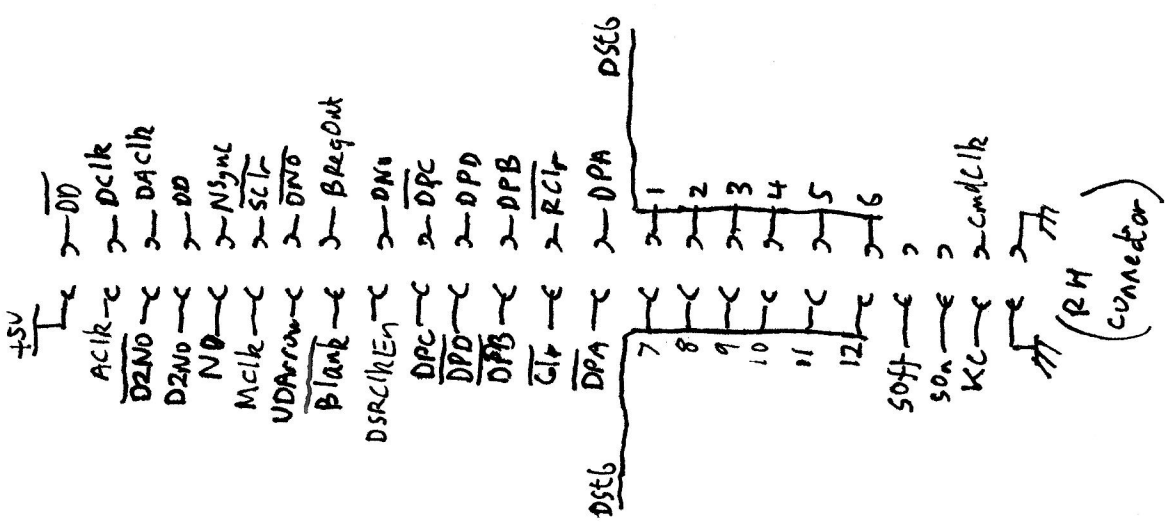

LHT  
Front ←

Display

Front  
↑ LHJ

Display Scan Decoder

Decimal Point  
Display

Blanking  
Control

LHS  
Front

BMux Control

A Register

DPMux Control

DP Multiplexer

Olympia 1CR412 PCB 3 Sheet (11)

Digit Key Encoder

Sequence A1

Sequence B1

Sequence B0

Olympia ICR472 PCB4 Sheet (6)

(RH Connector)

PCB3  
(Arithmetic)

(LM Connector)

PCB4  
(Control)

(RH Connector)

Olympia ICR412 Keyboard (+Wiring) Sheet ②

Driver