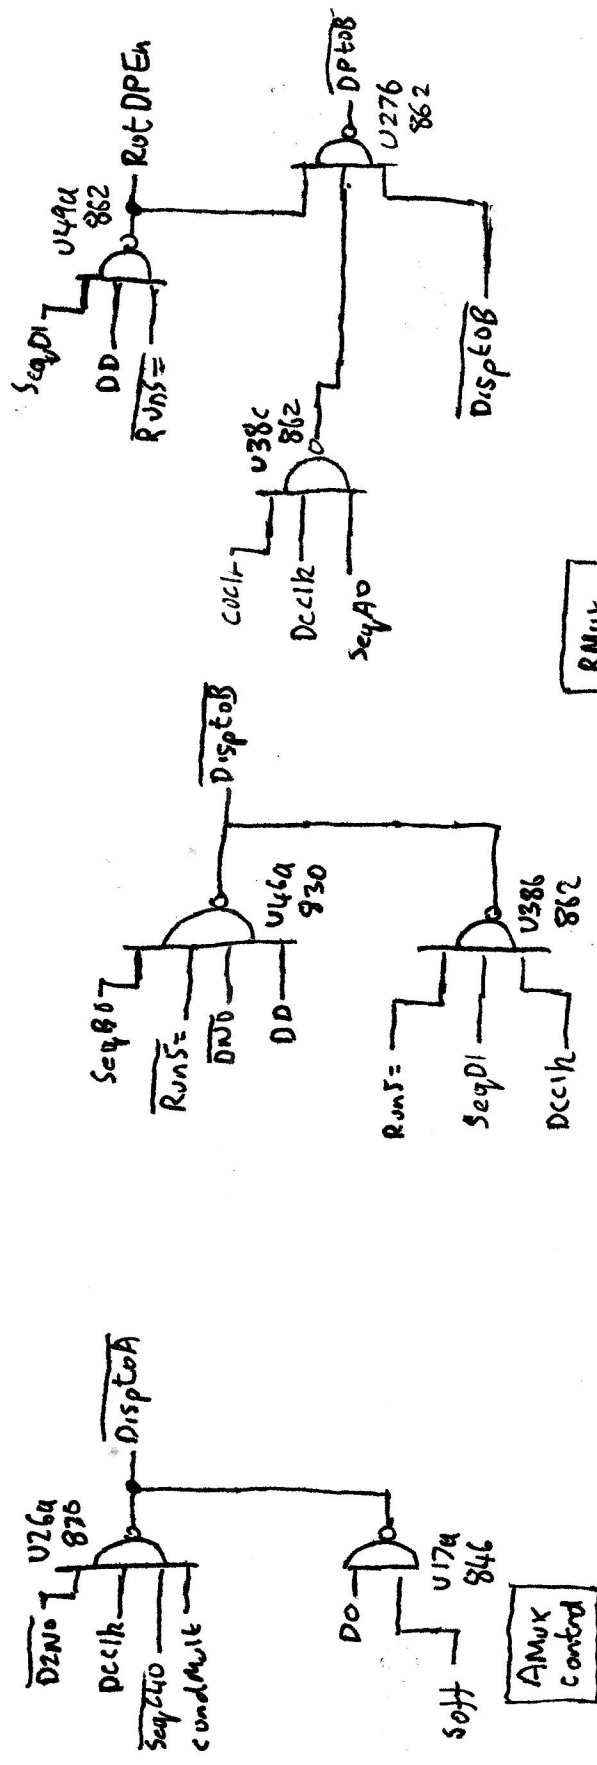

LHT  
Front ←

Display

Front  
↑ LHJ

Display Scan Decoder

Decimal Point  
Display

Blanking  
Control

LHS  
Front

BMux Control

A Register

DPMux Control

DP Multiplexer

Olympia 1CR412 PCB 3 Sheet (11)

Digit Key Encoder

Sequence A1

Sequence B1

Sequence B0

Olympia ICR472 PCB4 Sheet (6)

(RH Connector)

PCB3  
(Arithmetic)

(LM Connector)

PCB4  
(Control)

(RH Connector)

Olympia ICR412 Keyboard (+Wiring) Sheet ②

Driver

Sense Amplifier

Olympia 1CR412 PSU sheet ①

Voltage Selector

Olympia 1CR412