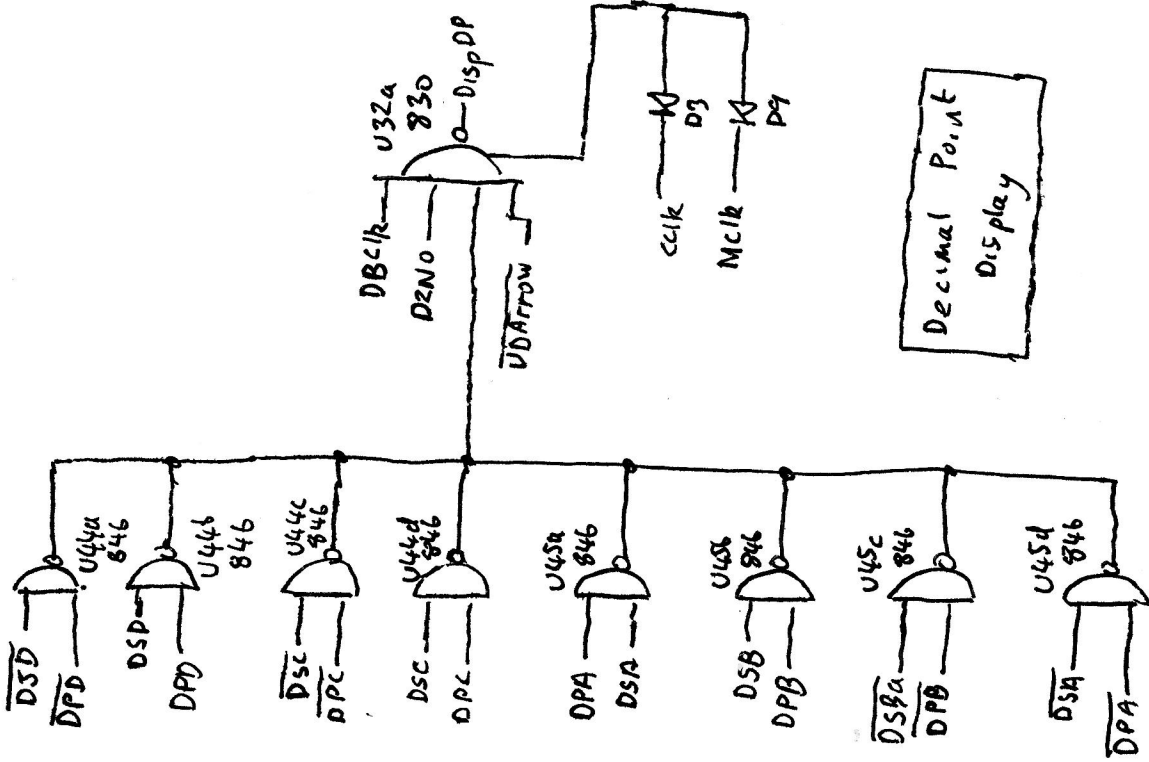

LHT  
Front ←

Display

Front  
↑ LHJ

Display Scan Decoder

Decimal Point  
Display

Blanking  
Control

LHS  
Front

BMux Control

A Register

DPMux Control

DP Multiplexer

Olympia 1CR412 PCB 3 Sheet (11)

Digit Key Encoder

Sequence A1

Sequence B1

Sequence B0

Olympia ICR472 PCB4 Sheet (6)

(RH Connector)

PCB3  
(Arithmetic)

(LM Connector)

PCB4  
(Control)

(RH Connector)

Olympia ICR412 Keyboard (+Wiring) Sheet ②

Driver

Sense Amplifier

Olympia 1CR412 PSU sheet ①

Voltage Selector

Olympia 1CR412