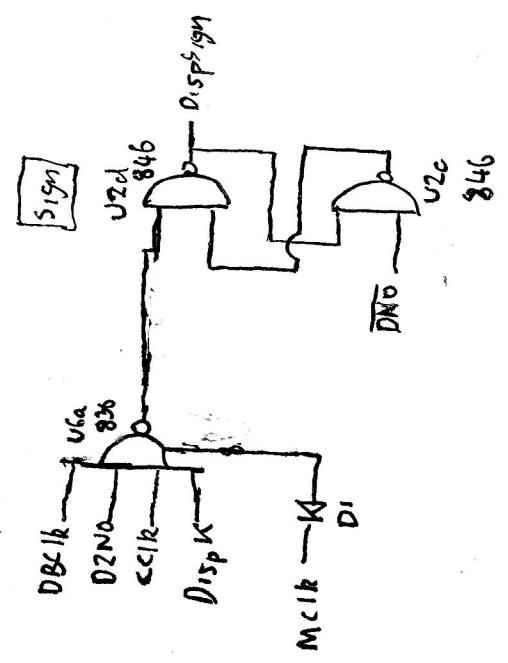

LHT  
Front ←

Display

Front  
↑ LHJ

Display Scan Decoder

Decimal Point  
Display

Blanking  
Control

LHS  
Front

BMux Control

A Register

DPMux Control

DP Multiplexer

Olympia 1CR412 PCB 3 Sheet (11)

Digit Key Encoder

Sequence A1

Sequence B1

Sequence B0

Olympia ICR472 PCB4 Sheet (6)

(RH Connector)

PCB3  
(Arithmetic)

(LM Connector)

PCB4  
(Control)

(RH Connector)

Olympia ICR412 Keyboard (+Wiring) Sheet ②

Driver

Sense Amplifier

Olympia 1CR412 PSU sheet ①

Voltage Selector

Olympia 1CR412