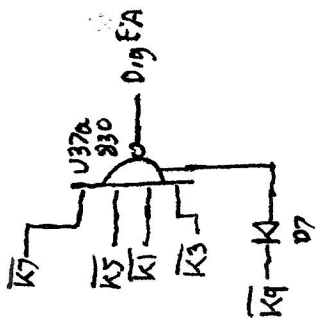

LHT  
Front ←

Display

Front  
↑ LHJ

Display Scan Decoder

Decimal Point  
Display

Blanking  
Control

LHS  
Front

BMux Control

A Register

DPMux Control

DP Multiplexer

Olympia 1CR412 PCB 3 Sheet (11)

Digit Key Encoder

Sequence A1

Sequence B1

Sequence B0

Olympia ICR472 PCB4 Sheet (6)

(RH Connector)

PCB3  
(Arithmetic)

(LM Connector)

PCB4  
(Control)

(RH Connector)

Olympia ICR412 Keyboard (+Wiring) Sheet ②

Driver