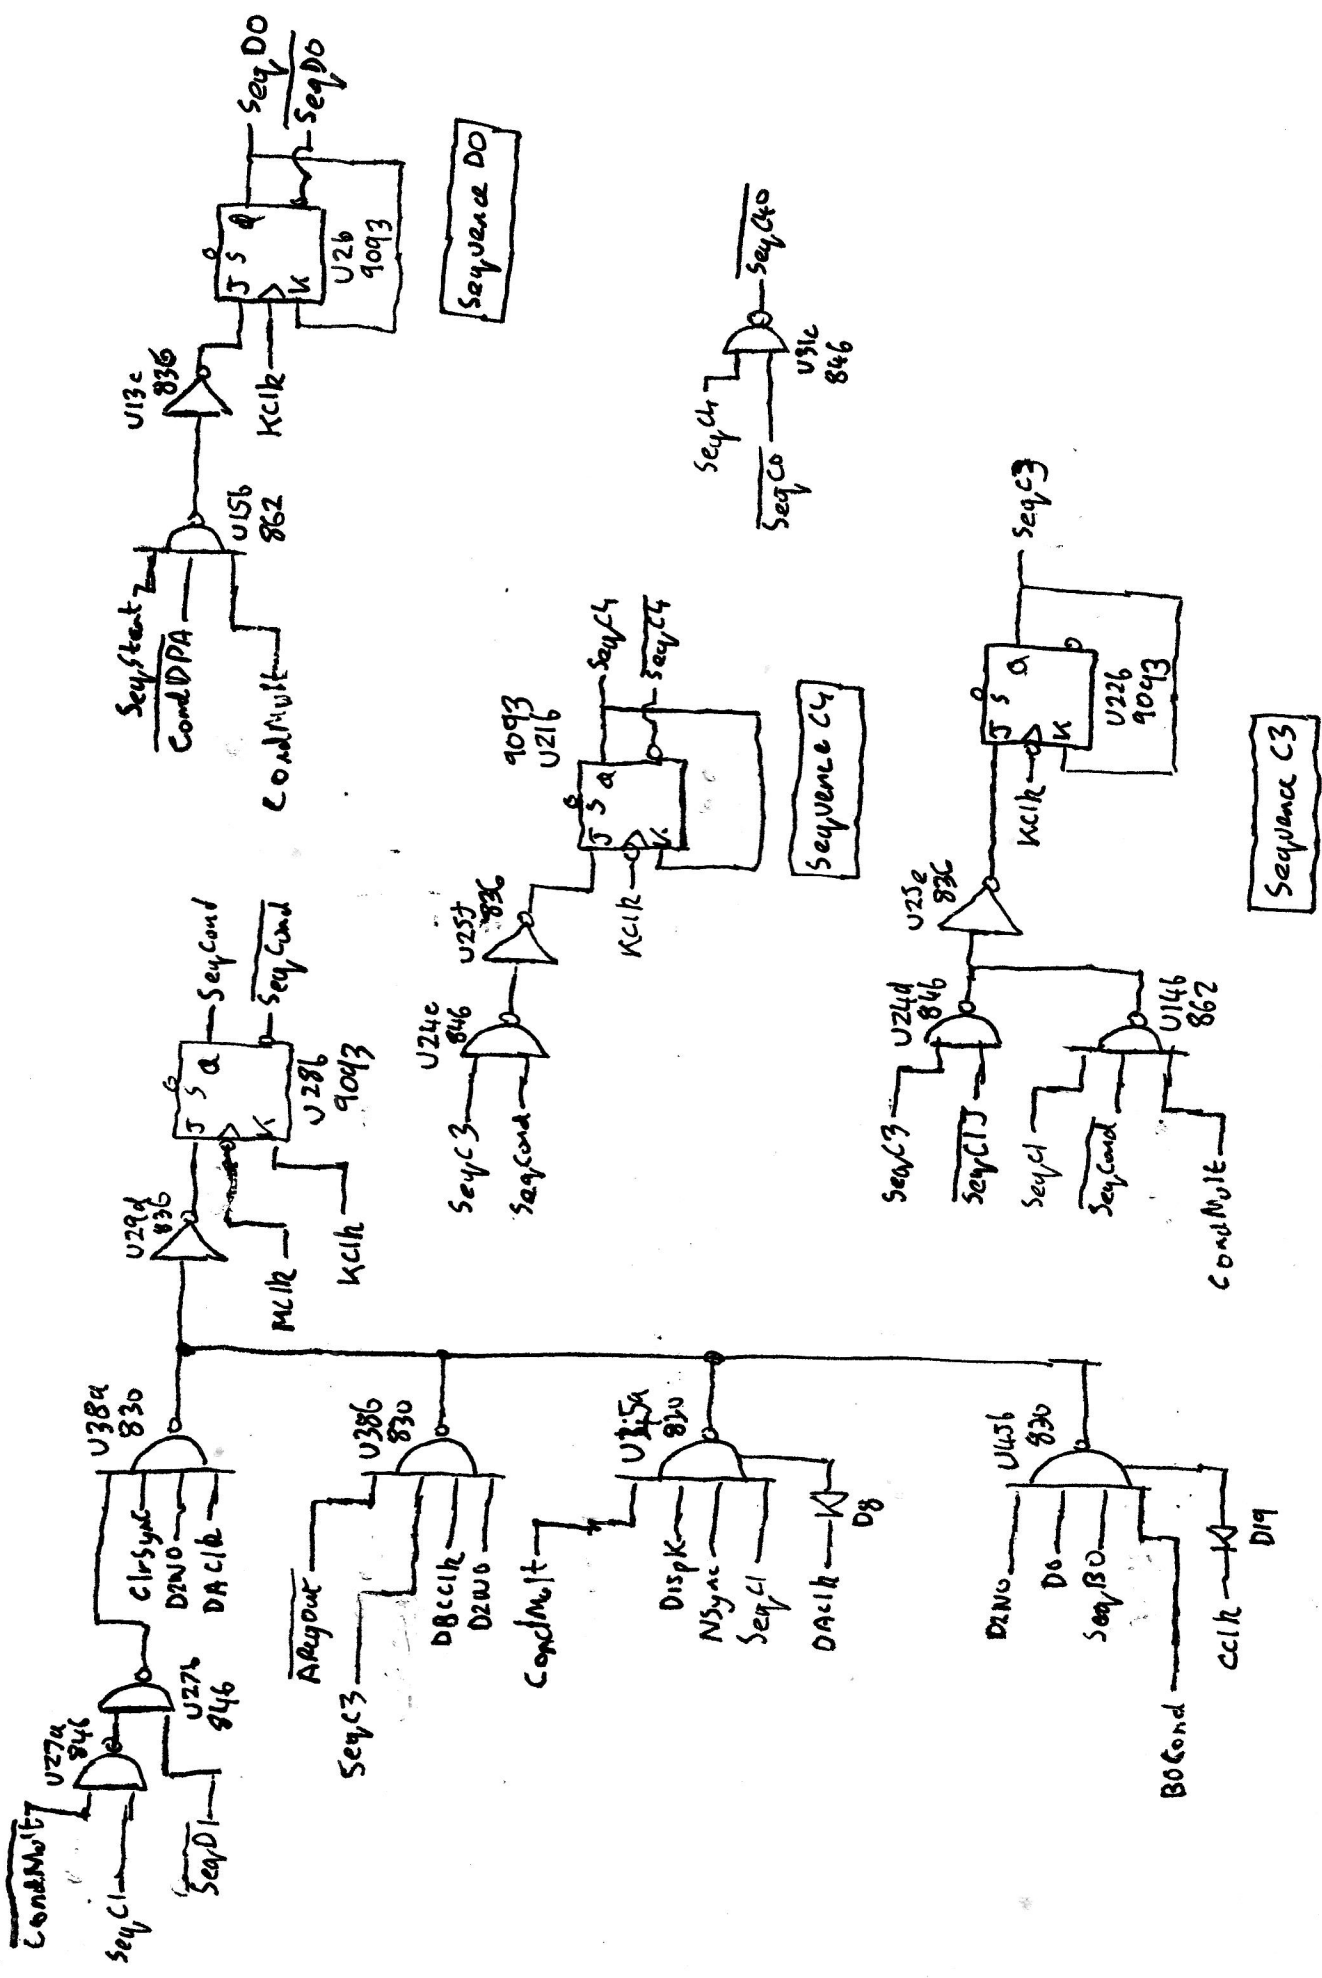

LHT  
Front ←

Display

Front  
↑ LHJ

Display Scan Decoder

Decimal Point  
Display

Blanking  
Control

LHS  
Front

BMux Control

A Register

DPMux Control

DP Multiplexer

Olympia 1CR412 PCB 3 Sheet (11)

Digit Key Encoder

Sequence A1

Sequence B1

Sequence B0

Olympia ICR472 PCB4 Sheet (6)

(RH Connector)

PCB3  
(Arithmetic)

(LM Connector)

PCB4  
(Control)

(RH Connector)

Olympia ICR412 Keyboard (+Wiring) Sheet ②

Driver