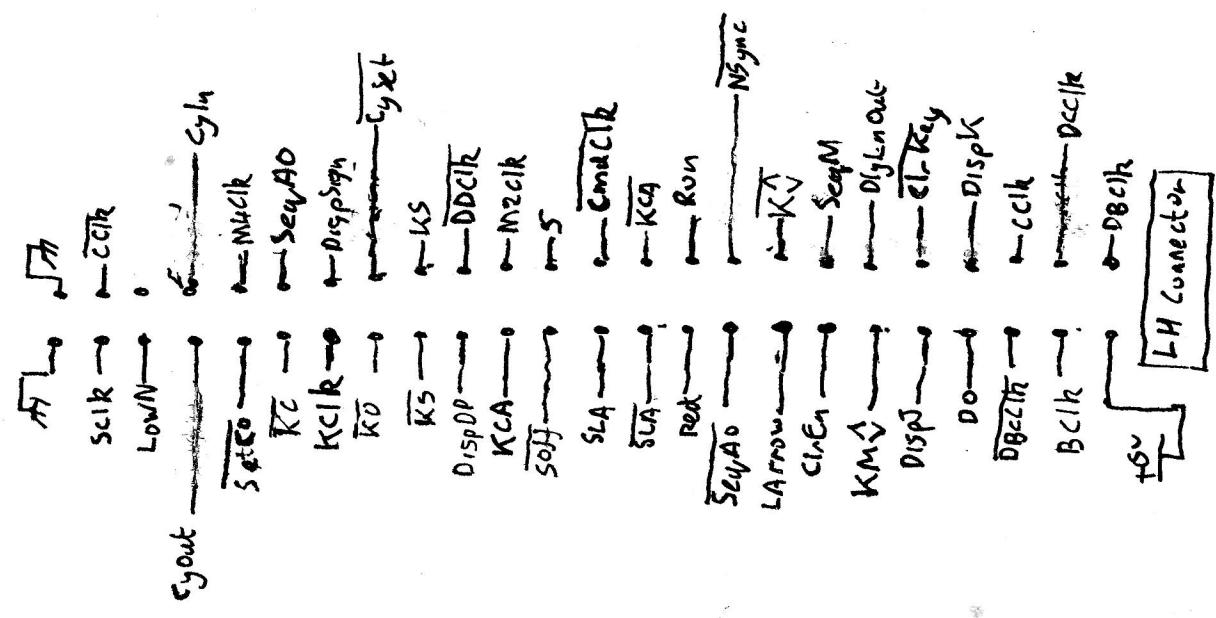

LHT  
Front ←

Display

Front  
↑ LHJ

Display Scan Decoder

Decimal Point  
Display

Blanking  
Control

LHS  
Front

BMux Control

A Register

DPMux Control

DP Multiplexer

Olympia 1CR412 PCB 3 Sheet (11)

Digit Key Encoder

Sequence A1

Sequence B1

Sequence B0

Olympia ICR472 PCB4 Sheet (6)

(RH Connector)

PCB3  
(Arithmetic)

(LM Connector)

PCB4  
(Control)

(RH Connector)

Olympia ICR412 Keyboard (+Wiring) Sheet ②

Driver

Sense Amplifier

Olympia 1CR412 PSU sheet ①

Voltage Selector

Olympia 1CR412