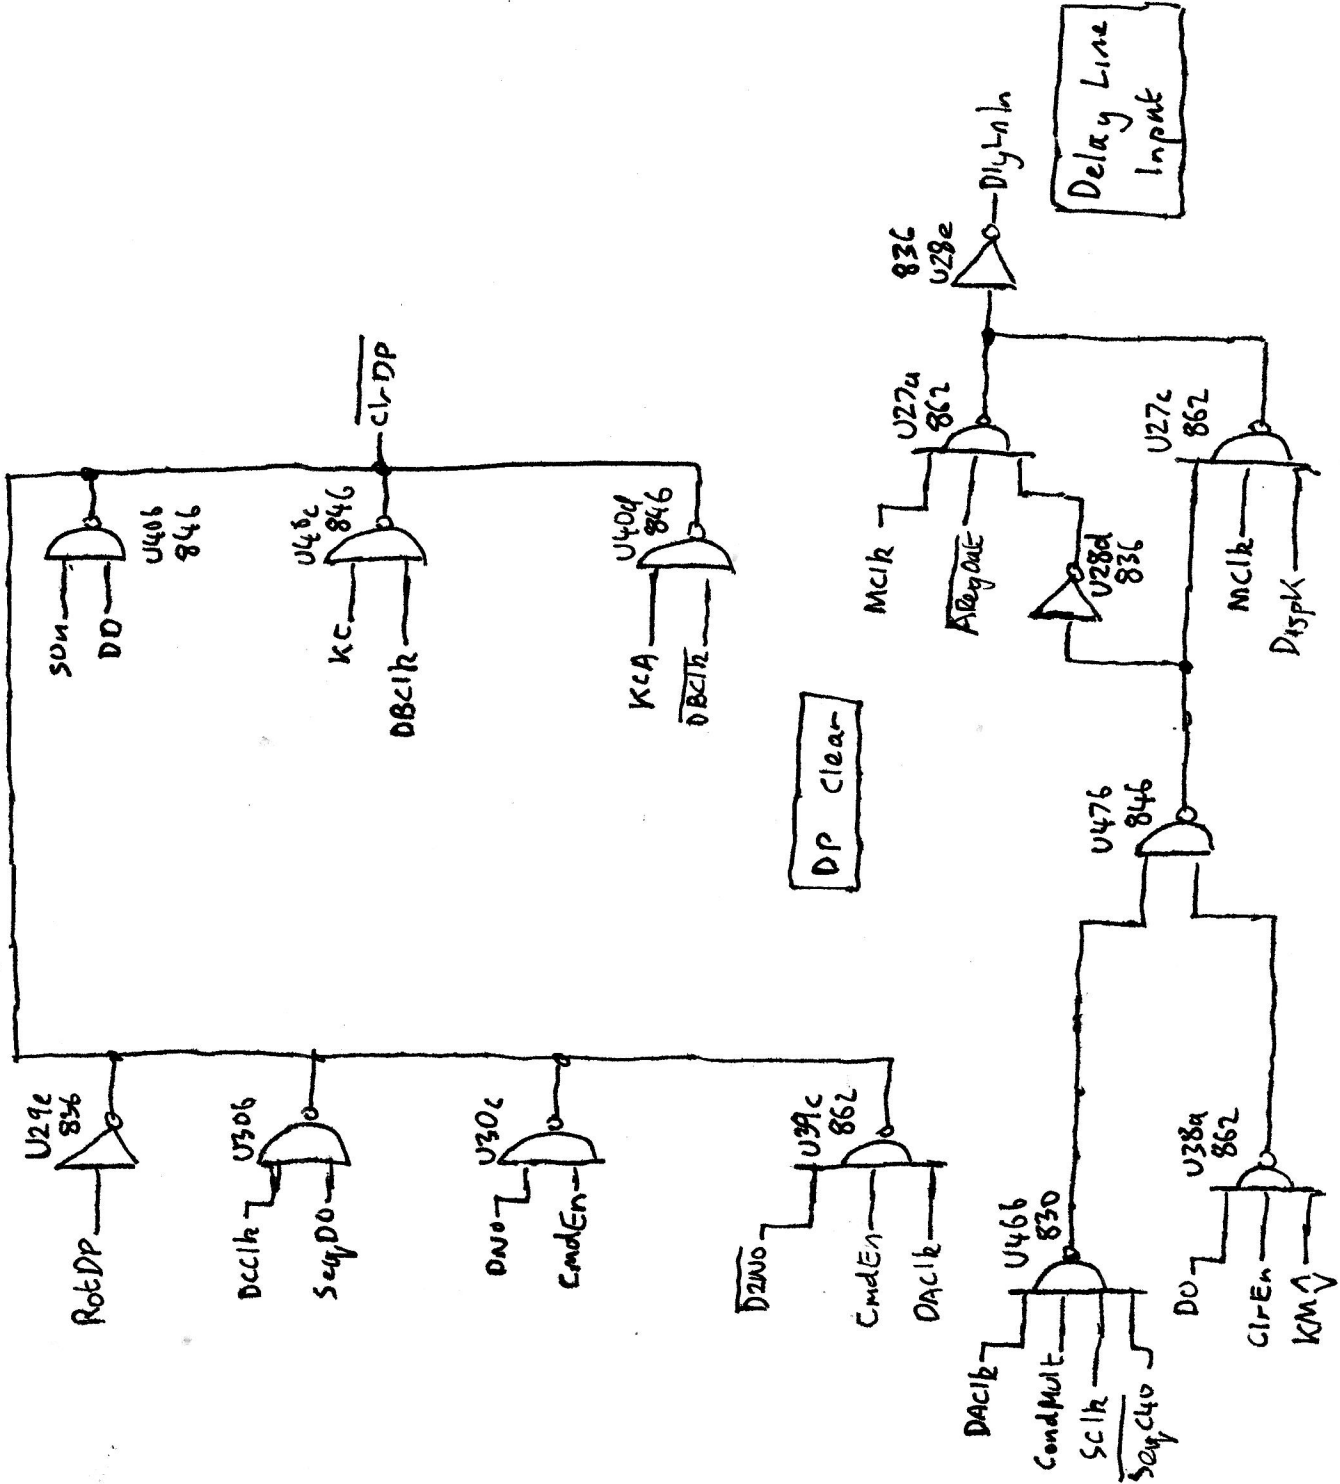

LHT  
Front ←

Display

Front  
↑ LHJ

Display Scan Decoder

Decimal Point  
Display

Blanking  
Control

LHS  
Front

BMux Control

A Register

DPMux Control

DP Multiplexer

Olympia 1CR412 PCB 3 Sheet (11)

Digit Key Encoder

Sequence A1

Sequence B1

Sequence B0

Olympia ICR472 PCB4 Sheet (6)

(RH Connector)

PCB3  
(Arithmetic)

(LM Connector)

PCB4  
(Control)

(RH Connector)

Olympia ICR412 Keyboard (+Wiring) Sheet ②

Driver