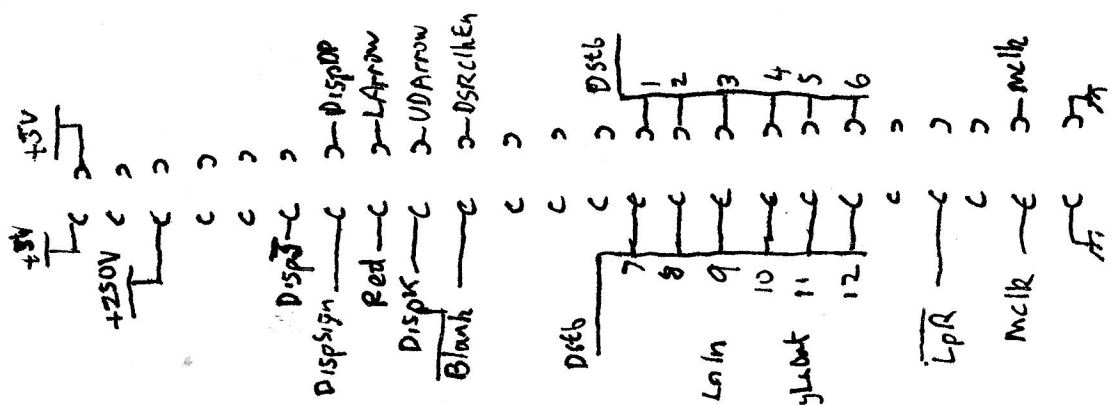

LHT  
Front ←

Display

Front  
↑ LHJ

Display Scan Decoder

Decimal Point  
Display

Blanking  
Control

LHS  
Front

BMux Control

A Register

DPMux Control

DP Multiplexer

Olympia 1CR412 PCB 3 Sheet (11)

Digit Key Encoder

Sequence A1

Sequence B1

Sequence B0

Olympia ICR472 PCB4 Sheet (6)

(RH Connector)

PCB3  
(Arithmetic)

(LM Connector)

PCB4  
(Control)

(RH Connector)

Olympia ICR412 Keyboard (+Wiring) Sheet ②

Driver