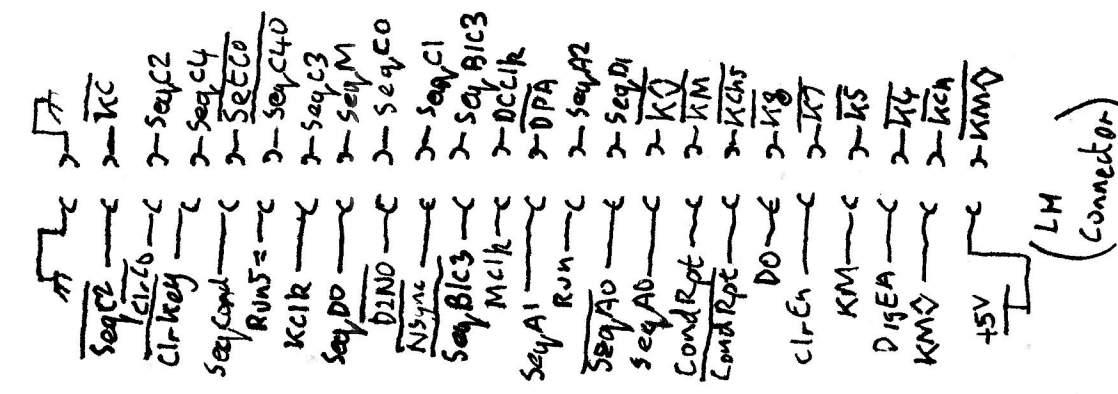

Olympia ICR472 PCB4 Sheet (6)

(RH Connector)

PCB3  
(Arithmetic)

(LM Connector)

PCB4  
(Control)

(RH Connector)

Olympia ICR412 Keyboard (+Wiring) Sheet ②

Driver