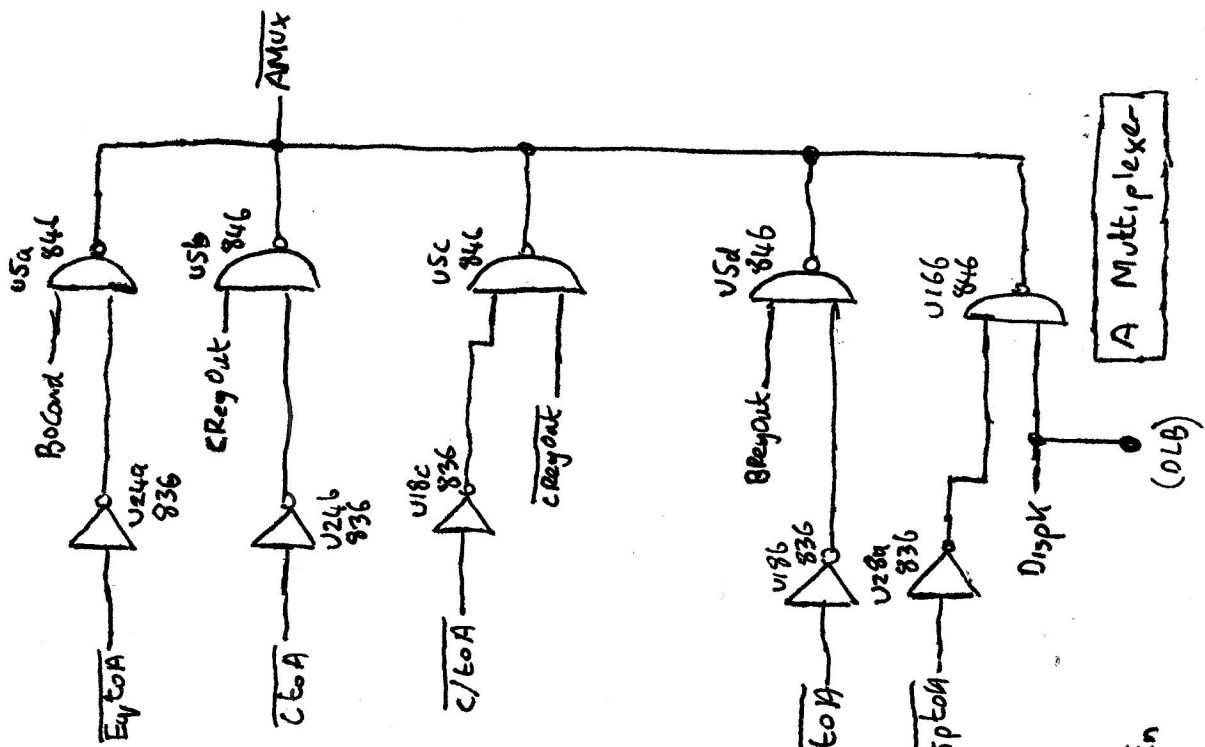

LHT  
Front ←

Display

Front  
↑ LHJ

Display Scan Decoder

Decimal Point  
Display

Blanking  
Control

LHS  
Front

BMux Control

A Register

DPMux Control

DP Multiplexer

Olympia 1CR412 PCB 3 Sheet (11)

Digit Key Encoder

Sequence A1

Sequence B1

Sequence B0

Olympia ICR472 PCB4 Sheet (6)

(RH Connector)

PCB3  
(Arithmetic)

(LM Connector)

PCB4  
(Control)

(RH Connector)

Olympia ICR412 Keyboard (+Wiring) Sheet ②

Driver

Sense Amplifier

Olympia 1CR412 PSU sheet ①

Voltage Selector

Olympia 1CR412