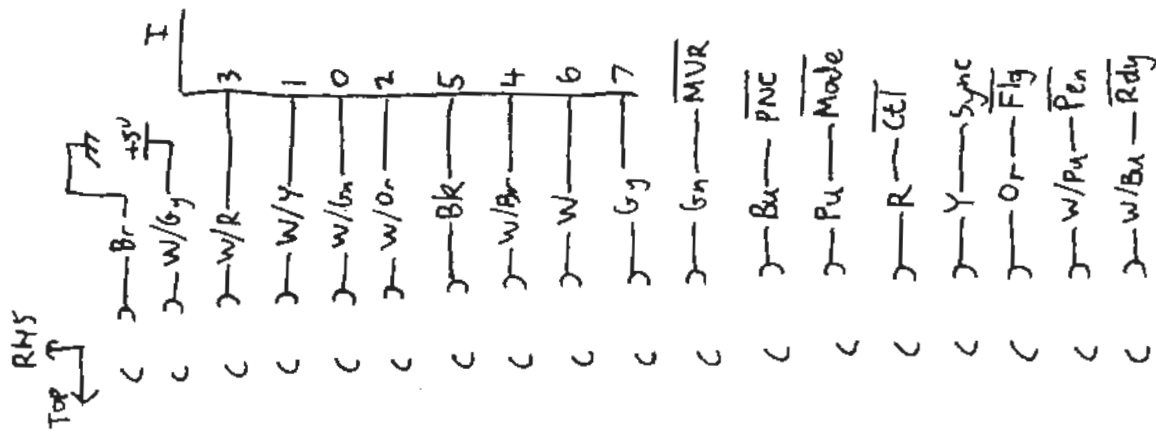

Handshake

RHS
Top ←

(Plotter Cable)

(To 09826-60131 PCB)